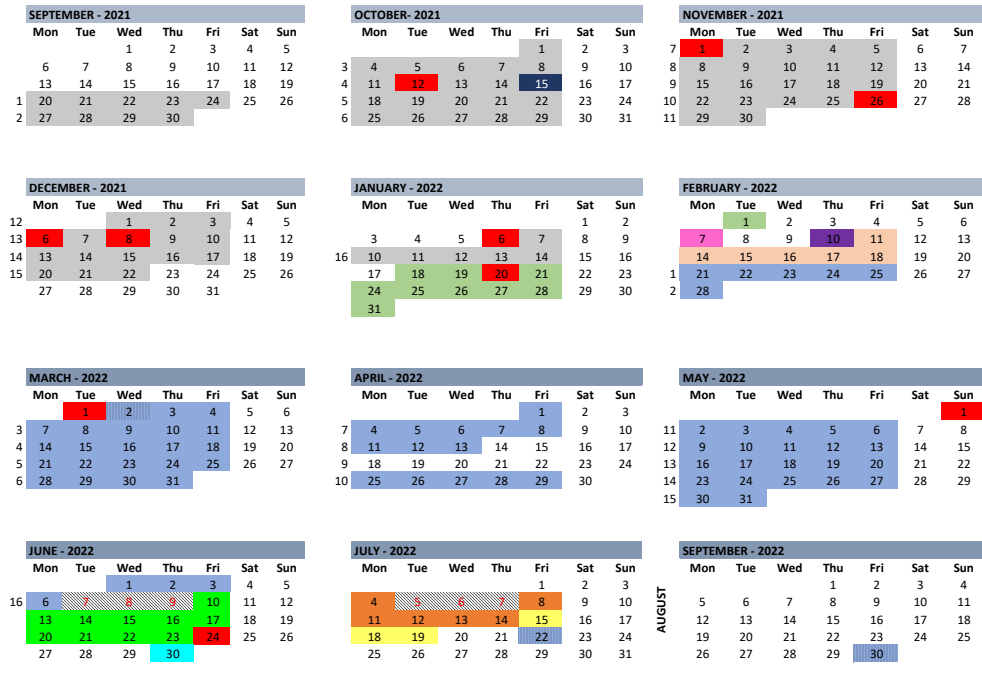

Academic Calendar

WEEKLY PLANNING. ACADEMIC YEAR 2021-2022

Bachelor Degrees

Fall Term Teaching and continuous assessment activities Complementary assessment Deadline for grades' publication Extraordinary assessment Deadline for grades' publication (extraordinary assessment)	September 20th, 2021 to January 31st 2022 January 18th to February 1st, 2022 February 7th 2022 February 11st to 18th, 2022 March 2nd, 2022
Spring term Teaching and continuous assessment activities Complementary assessment Deadline for grades' publication Extraordinary assessment Deadline for grades' publication (extraordinary assessment) A-level & qualification tests <i>(we strongly recommend not to attend to University on those dates)</i>	February 21st to June 6th, 2022 June 10th to 23rd, 2022 June 30th July 4th to 14th, 2022 July 22nd, 2022 June 7th to 9th & July 5th to 7th
Bachelor Thesis BA dissertations' public presentations (early call) BA dissertations' public presentations Deadline for grades' p	February 10th July 15th, 18th and 19th July 22nd, 2022
<u>INTERNATIONAL DAY</u> Presentation, mingling and networking	15 October 15th

1 Official Holidays (National, regional or local) Hispanicity day October 12th All Saints' day November 1st UIB - Ramon Llull's day November 26th Constitution's day December 6th Immaculate Conception's da December 8th Christmas break December 23rd, 2021 to January 6th, 2022	Easter break April 14th to 24th, 2022 Balearic Islands' Day March 1st, 2021 Labour Day May 1st, 2021 Palma Local Patron's Day January 20th, 2021 Alaior Local Patron's Day January 17, 2021 Eivissa Local Patron's Day January 17, 2021 Saint John's Day June 24, 2021